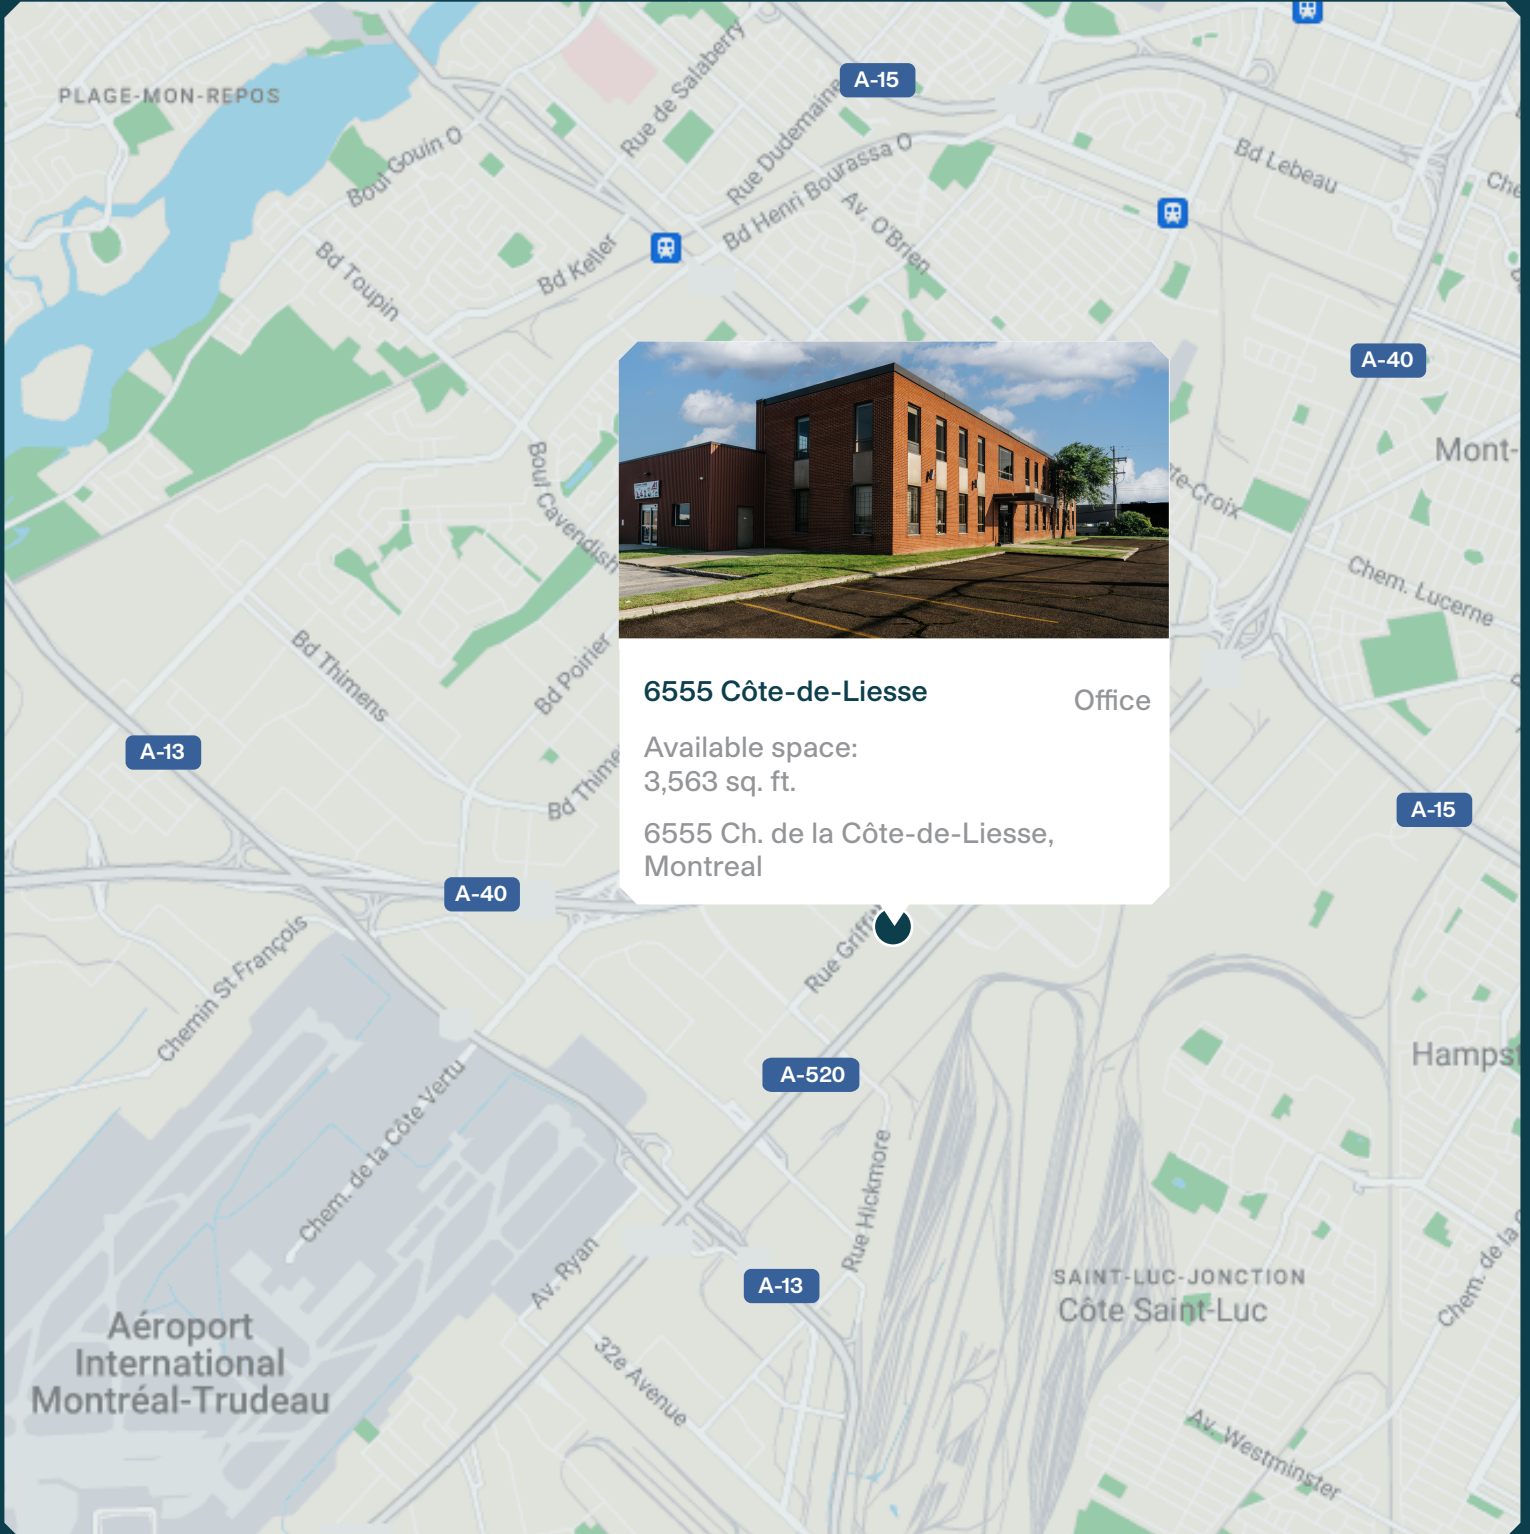

6555 Côte-de-Liesse

MONTONI

Building on our word
for tomorrow

6555 Côte-de-Liesse Office

Available space:
3,563 sq. ft.

6555 Ch. de la Côte-de-Liesse,
Montreal

Neighbourhood Map

AVAILABLE SPACE

2nd floor - 3,563 sq. ft.

ACCESS

6555 Chemin de la Côte-de-Liesse, Montreal
Easy access to highways 13, 40, 520
Close to Montreal-Trudeau International Airport

Second Floor Plan

Photos

Summary

Relevant Information