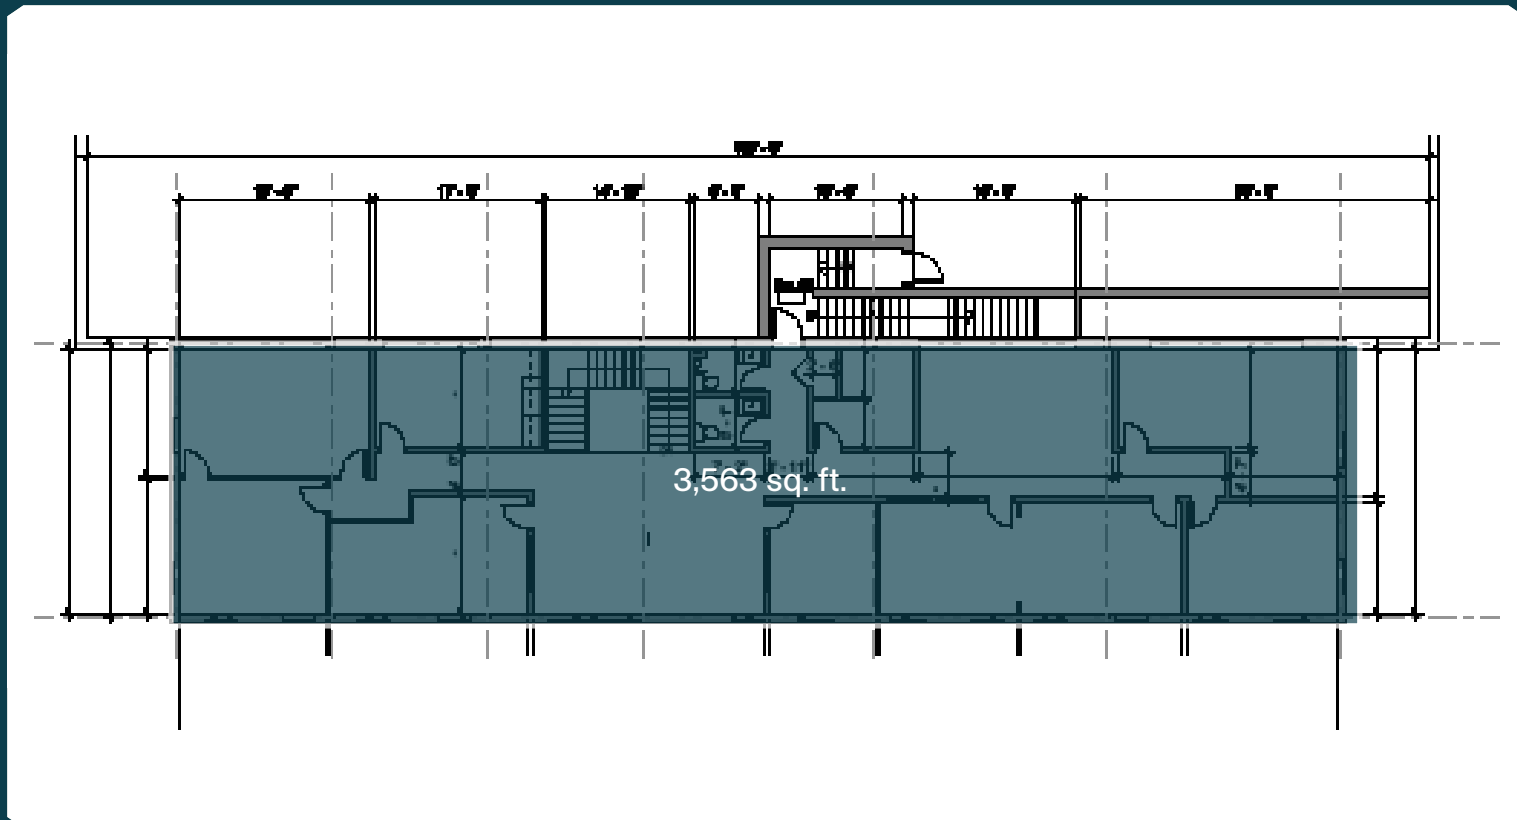

6555 Côte-de-Liesse

MONTONI

Building on our word
for tomorrow

6555 Côte-de-Liesse Office

Available space:
3,563 sq. ft.

6555 Ch. de la Côte-de-Liesse,
Montreal

Neighbourhood Map

AVAILABLE SPACE

2nd floor - 3,563 sq. ft.

ACCESS

6555 Chemin de la Côte-de-Liesse, Montreal
Easy access to highways 13, 40, 520
Close to Montreal-Trudeau International Airport

Second Floor Plan

Photos

Summary

Relevant Information

- Available space:
2nd floor - 3,563 sq. ft.
- Available - Immediately ("Plug and Play")

MONTONI

For any questions related to this
presentation, please contact:
abouchard@groupemontoni.com