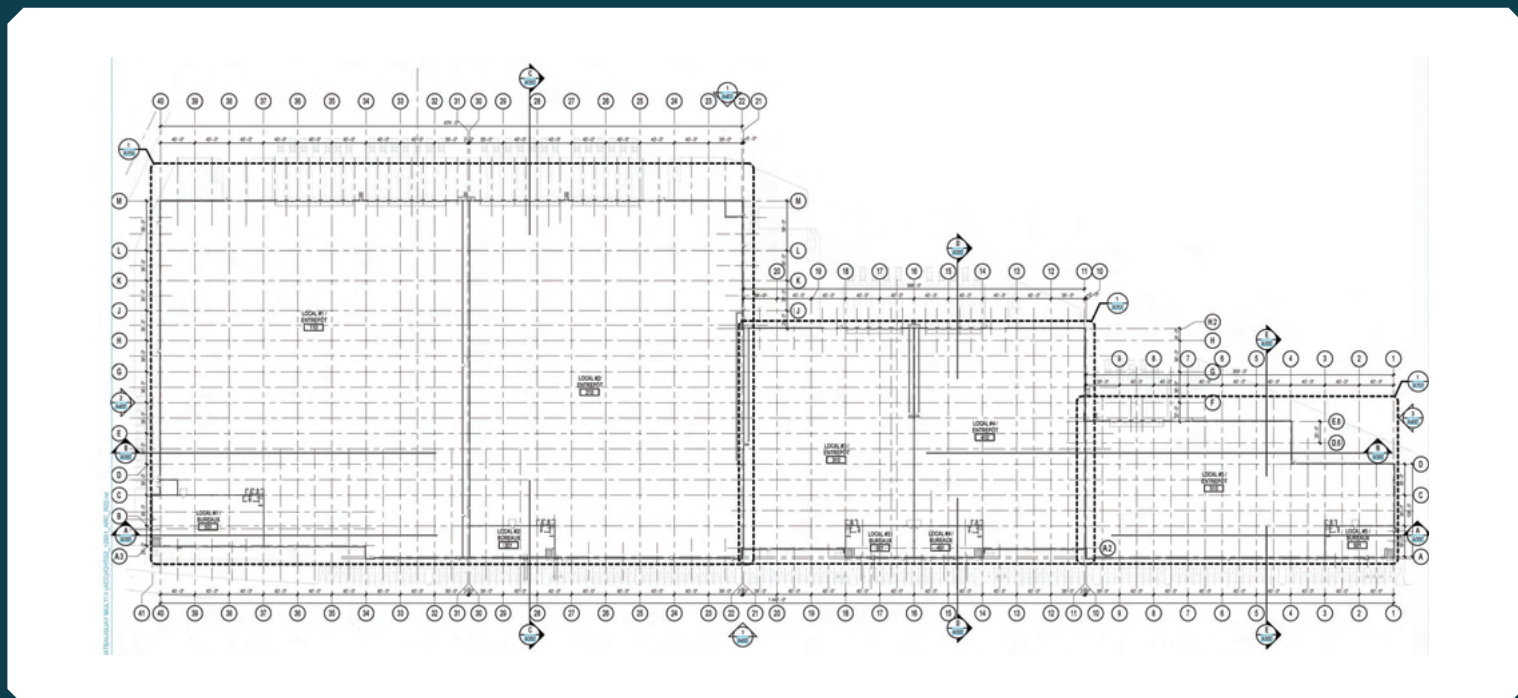

Écoparc Châteauguay 30

MONTONI

Building on our word
for tomorrow

Écoparc Châteauauguy 30

Available space: 438,643 sq. ft. Industrial

Chemin Alexis-Sauvageau, Châteauguay

Neighbourhood Map

LAND

Total area - 954,622 sq. ft.

AVAILABLE SPACE

Total available area - 438,643 sq. ft.
Starting from 51,547 sq. ft.

ACCESS

Chemin Alexis-Sauvageau, Châteauguay
Easy access to highway 30

Site Plan

Site Plan

Ground Floor Plan

Relevant Information

- Construction start date - 2024
- Available - Q2 2025
- Zoning - I-424
- Up to five (5) potential units
- Available space:
 - Total available area - 438,643 sq. ft.
 - Starting from 51,547 sq. ft.
- Parking:
 - Total of one hundred ninety-seven (197) spaces
- 8" thick structural slab on grade in warehouse
- Drive-in garage doors:
 - Total of five (5) doors - One (1) per unit
 - Dimensions: 14'-0" x 14'-0"
- Vertical loading dock doors:
 - Total of forty-two (42) doors
 - Unit 1 - fourteen (14) doors
 - Unit 2 - thirteen (13) doors
 - Unit 3 - five (5) doors
 - Unit 4 - five (5) doors
 - Unit 5 - five (5) doors
 - Dimensions: 9'-0" x 11' -3"
- Hydraulic vertical platform levelers - Capacity of 40,000 lbs
- Warehouse clear height - 40'-0" & 32'-0"
- Fire protection - ESFR
- Building electrical entrance - 2,500 A
- Warehouse lighting - LED fixtures yielding 350 lux, without protective glass
- Bay sizes - 40'-0" x 36'-0"