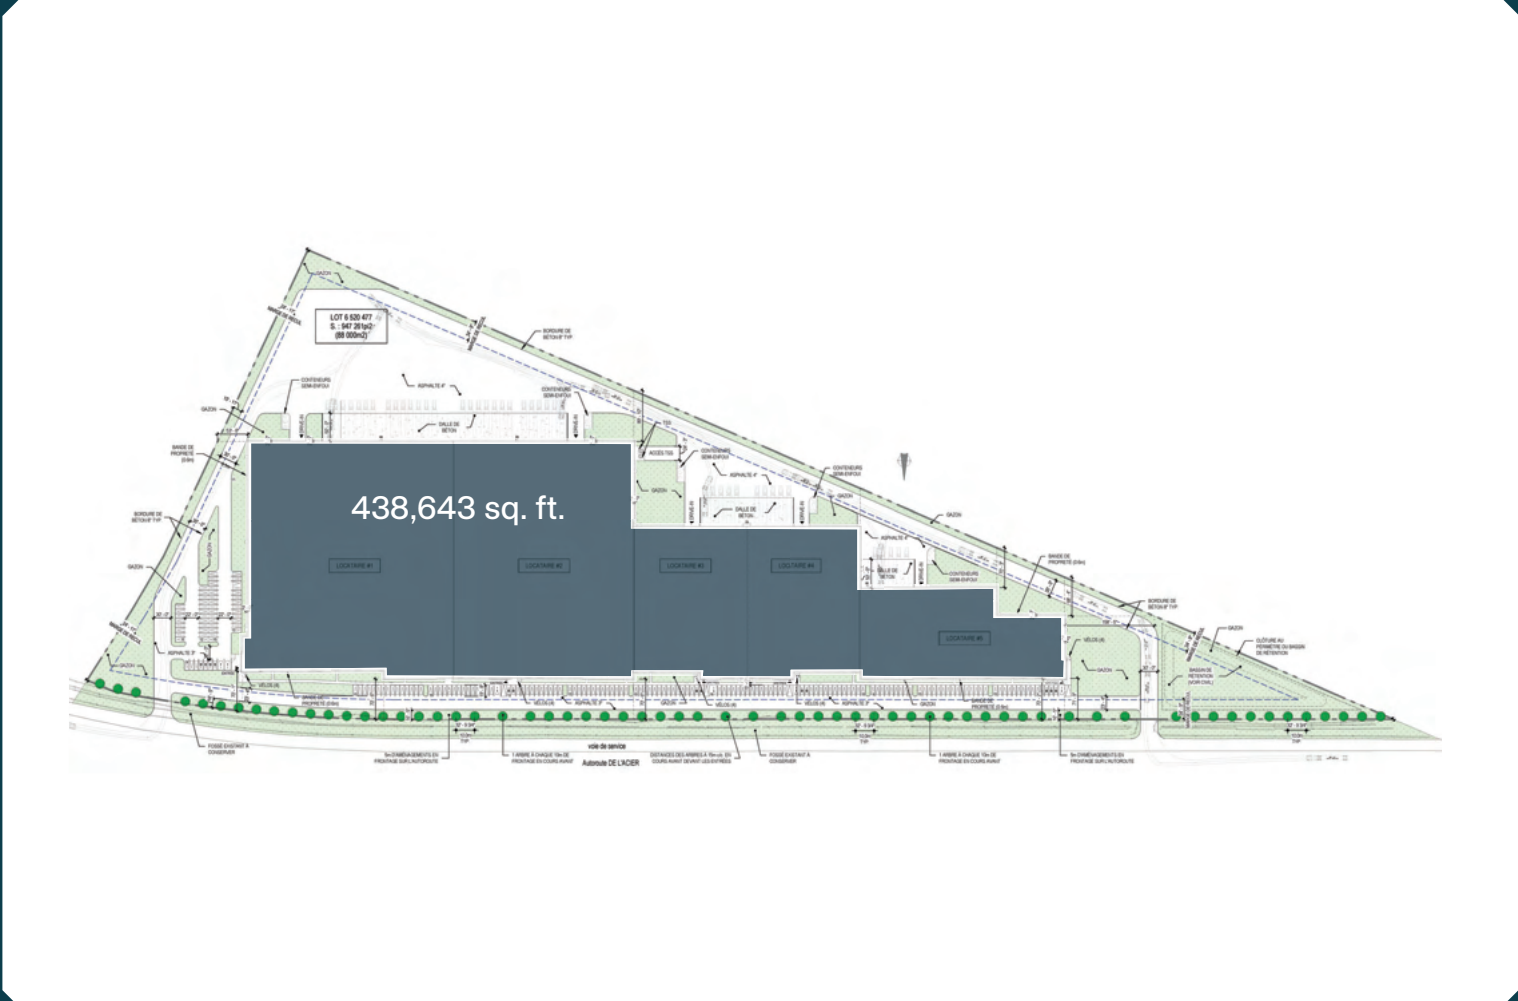

Écoparc Châteauguay 30

MONTONI

Building on our word
for tomorrow

Écoparc Châteauauguy 30

Available space: 438,643 sq. ft. Industrial

Chemin Alexis-Sauvageau, Châteauguay

Neighbourhood Map

LAND

Total area - 954,622 sq. ft.

AVAILABLE SPACE

Total available area - 438,643 sq. ft.
Starting from 51,547 sq. ft.

ACCESS

Chemin Alexis-Sauvageau, Châteauguay
Easy access to highway 30

Site Plan

Site Plan

Ground Floor Plan

Relevant Information

- Construction start date - 2024
- Available - Q2 2025
- Zoning - I-424
- Up to five (5) potential units
- Available space:
 - Total available area - 438,643 sq. ft.
 - Starting from 51,547 sq. ft.
- Parking:
 - Total of one hundred ninety-seven (197) spaces
- 8" thick structural slab on grade in warehouse
- Drive-in garage doors:
 - Total of five (5) doors - One (1) per unit
 - Dimensions: 14'-0" x 14'-0"
- Vertical loading dock doors:
 - Total of forty-two (42) doors
 - Unit 1 - fourteen (14) doors
 - Unit 2 - thirteen (13) doors
 - Unit 3 - five (5) doors
 - Unit 4 - five (5) doors
 - Unit 5 - five (5) doors
 - Dimensions: 9'-0" x 11' -3"
- Hydraulic vertical platform levelers - Capacity of 40,000 lbs
- Warehouse clear height - 40'-0" & 32'-0"
- Fire protection - ESFR
- Building electrical entrance - 2,500 A
- Warehouse lighting - LED fixtures yielding 350 lux, without protective glass
- Bay sizes - 40'-0" x 36'-0"