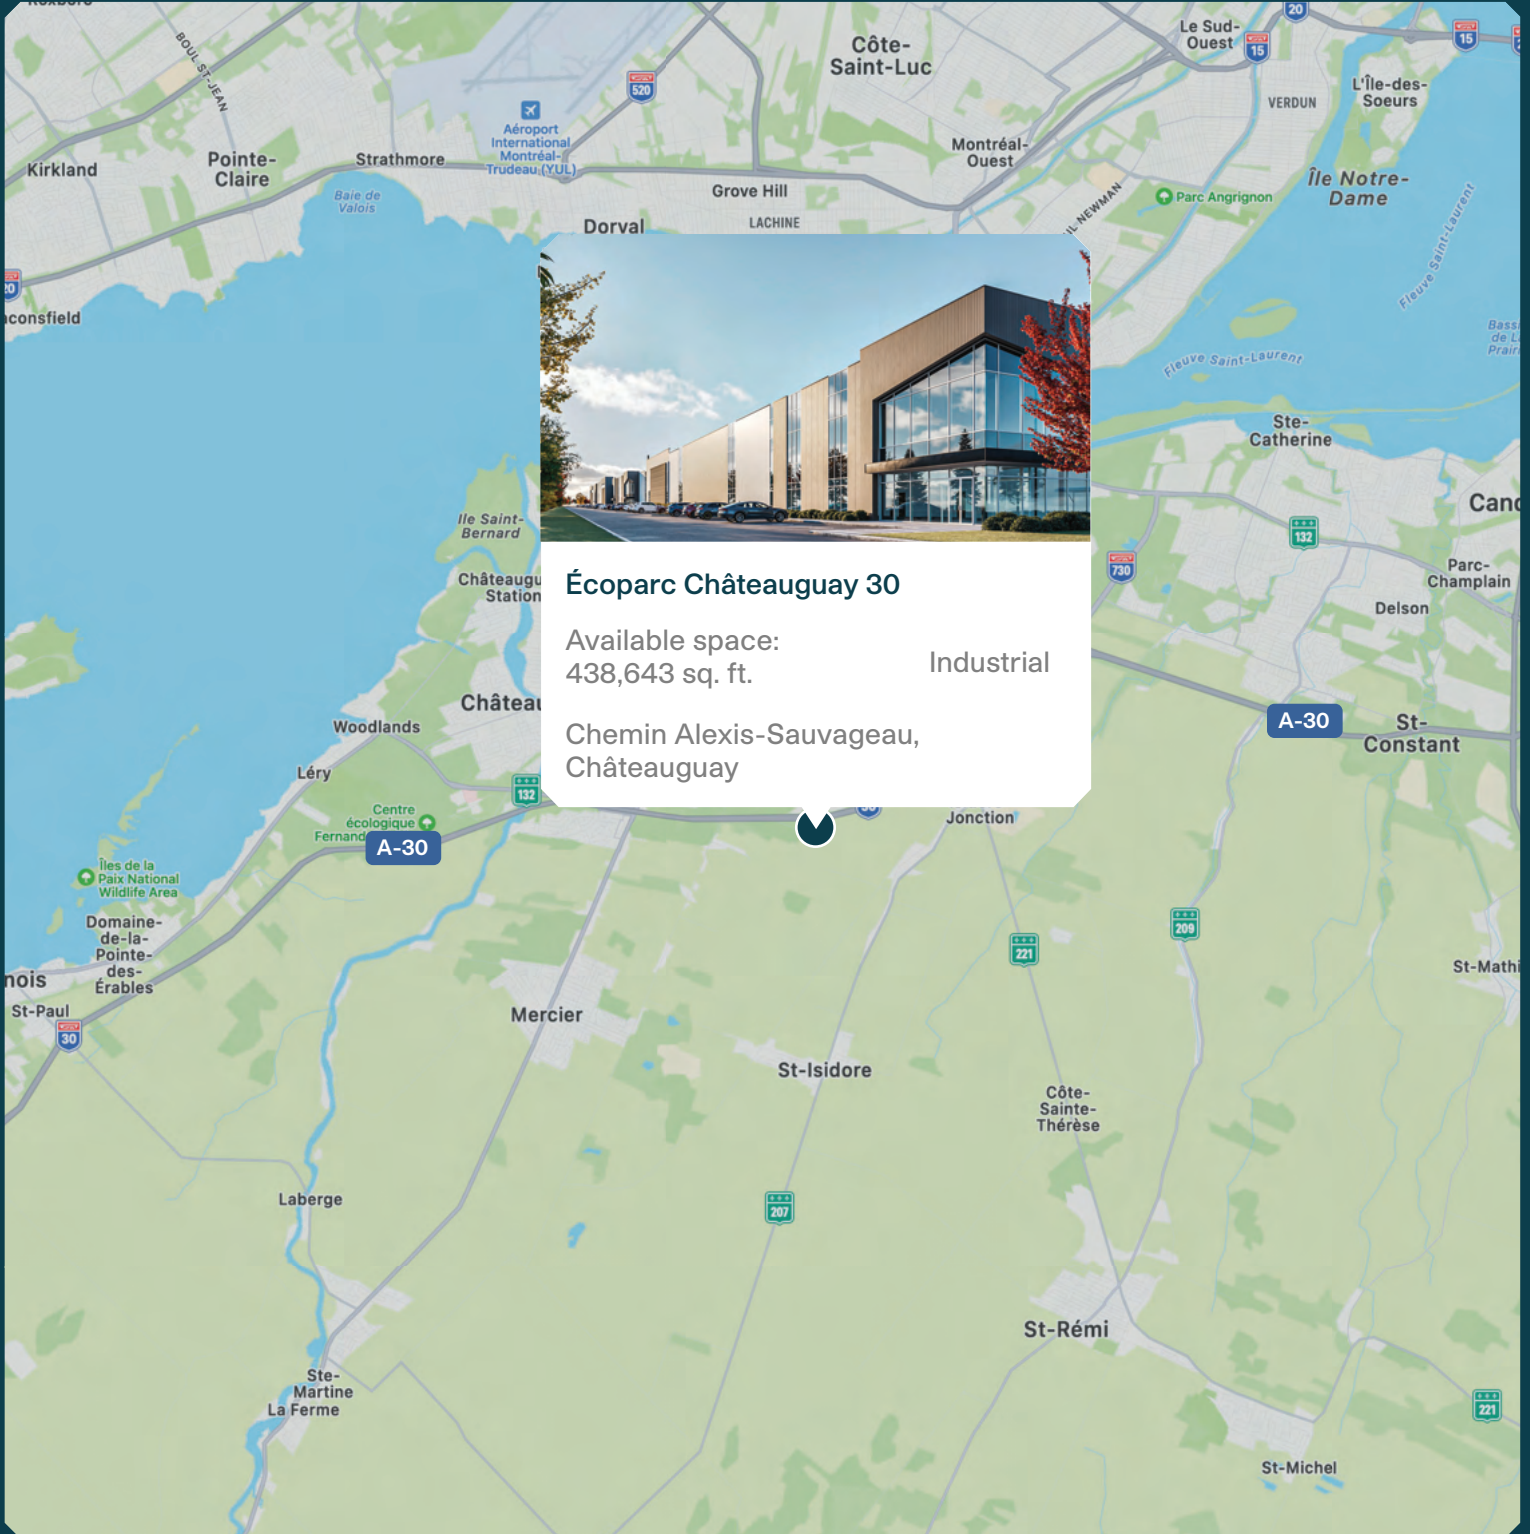

Écoparc Châteauguay 30

MONTONI

Building on our word
for tomorrow

Écoparc Châteauauguy 30

Available space: 438,643 sq. ft. Industrial

Chemin Alexis-Sauvageau, Châteauguay

Neighbourhood Map

LAND

Total area - 954,622 sq. ft.

AVAILABLE SPACE

Total available area - 438,643 sq. ft.
Starting from 51,547 sq. ft.

ACCESS

Chemin Alexis-Sauvageau, Châteauguay
Easy access to highway 30

Site Plan

Site Plan

Ground Floor Plan